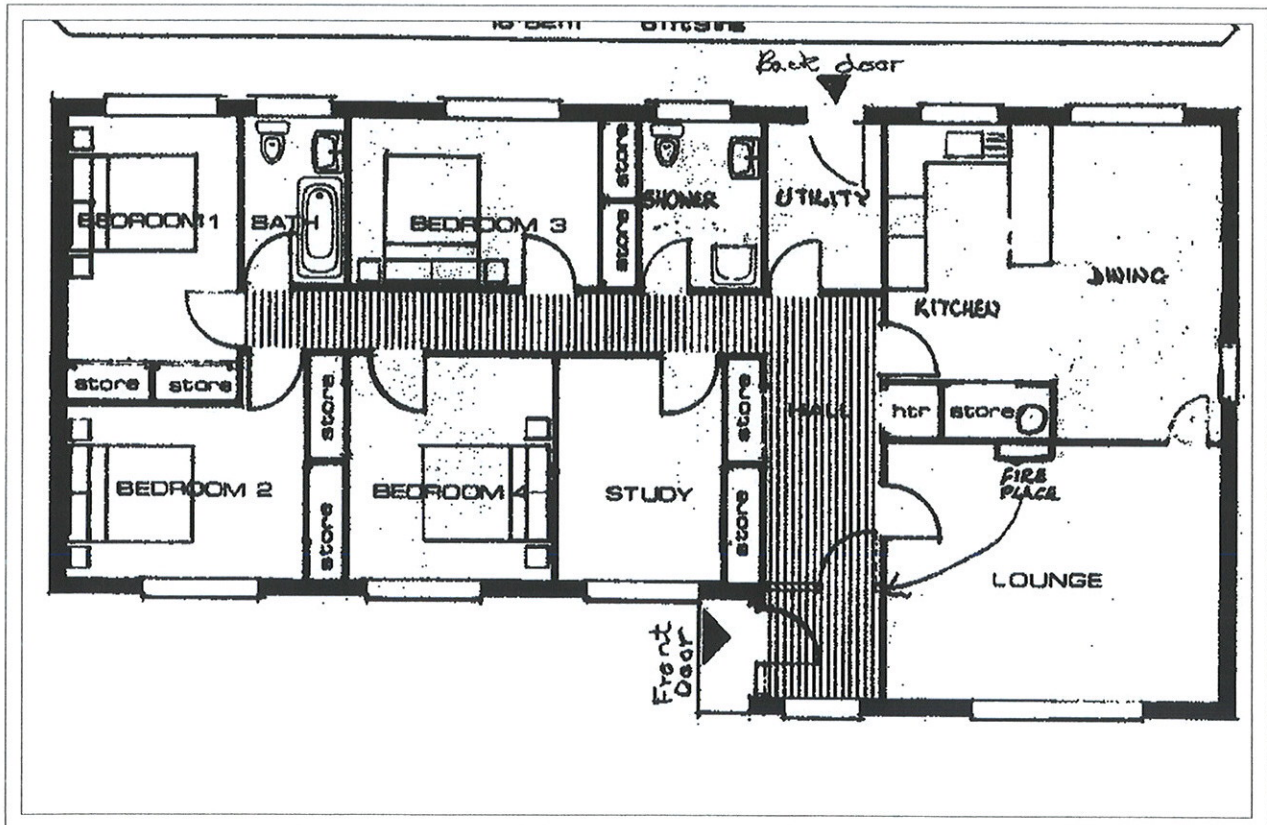

THE MANSE:

This is a spacious bungalow situated in the middle of the village of Contin. Built in 1986 (see attached plan), it has LPG central heating and an open fireplace. The garden is to front and rear and is well established with shrubs and fruit trees. There is ample parking and an integral garage.

DETAIL OF CONTIN MANSE